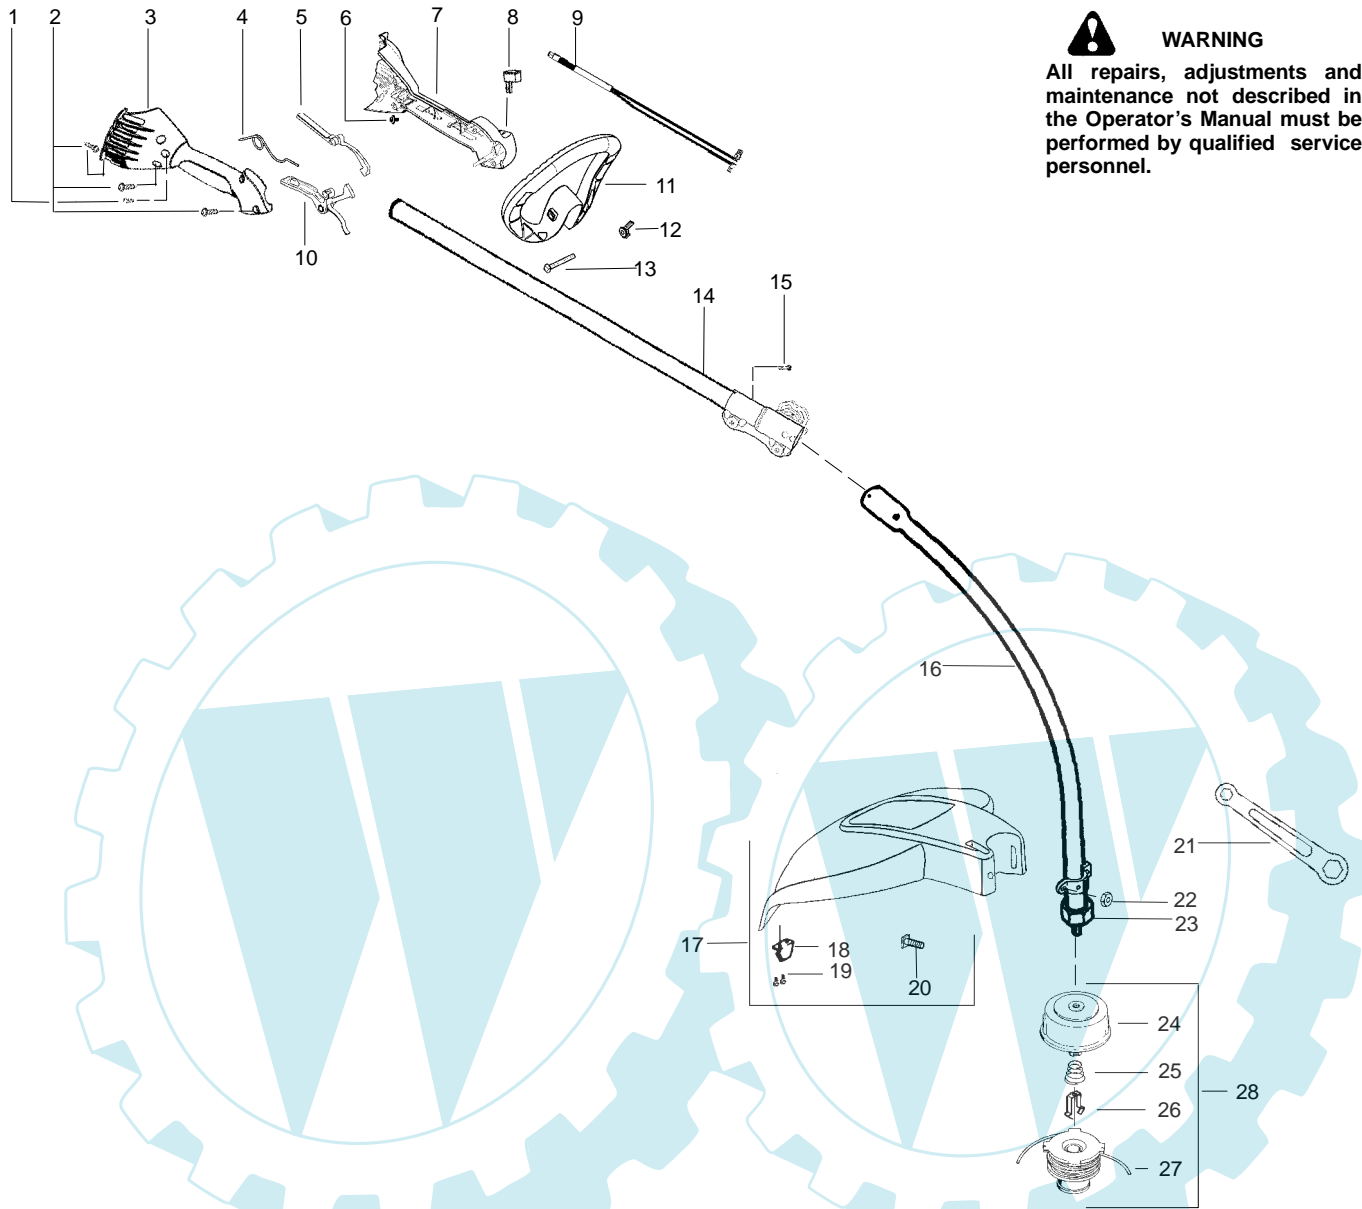

PARTS LIST NO. <b>530165282</b>		<b>McCULLOCH. PARTS LIST</b>	MODEL(s) <b>TM281</b>
DATE <b>3/28/05</b>	Replaces 3/18/05 - 530165282-01		NOTE: Illustration may differ from actual model due to design changes

**WARNING**  
All repairs, adjustments and maintenance not described in the Operator's Manual must be performed by qualified service personnel.

Ref.	Part No.	Description	Ref.	Part No.	Description
1.	530015805	Screw-Alignment	21.	530056401	Wrench
2.	530015886	Screw-handle/fan hsg	22.	530015197	Nut
3.	545018902	Hsg.-Throttle (Right)	23.	530057559	Dustcup
4.	530016473	Spring-Lockout	24.	530095776	Assy-Hub/Arbor
5.	545017601	Lockout-Throttle	25.	530053241	Spring-Return
6.	530016326	Screw	26.	530401957	Retainer-Spool
7.	545018702	Hsg.-Throttle (Left)	27.	530095845	Assy-Wound Spool
8.	530069572	Kit-Switch	28.	530095846	Assy-TNG VI 5/16" -RH 2x
9.	530058843	Assy-Front Wire	Not Shown		
10.	545017701	Assy-Trigger	---	---	Manual-Operator
11.	530058754	Handle-Assist	530165945	530165945	Scan
12.	530016152	Wingnut	530165941	530165941	Euro
13.	530015786	Bolt	530165943	530165943	Euro II
14. ↗	545024801	Kit-Upper Shaft Assy. (incl. flex shaft & coupler)	530165942	530165942	Euro III
15.	530016344	Screw	530165946	530165946	Euro IV
16.	530071929	Kit-Lower Shaft Assy.(incl. flex shaft)	530165944	530165944	Euro V
17. ↗	530071949	Kit-Shield Assy.(Incl.18,19,20,21,22)	530165947	530165947	Turkish
18.	530052286	Line Limiter	530150315	530150315	Decal-Warning
19.	530015814	Screw-Line Limiter	530150142	530150142	Decal-Shaft
20.	530015820	Bolt			

↗ = NEW PART NUMBER FOR THIS IPL

\* = REFER TO THE SERVICE REFERENCE INDICATED FOR MORE INFORMATION. (LOCATED AT END OF IPL)

PARTS LIST NO. <b>530165282</b>		<b>MCCULLOCH. PARTS LIST</b>	MODEL(s) <b>TM281</b>
DATE <b>3/28/05</b>	Replaces 3/18/05 - 530165282-01		<b>Note:</b> Illustration may differ from actual model due to design changes