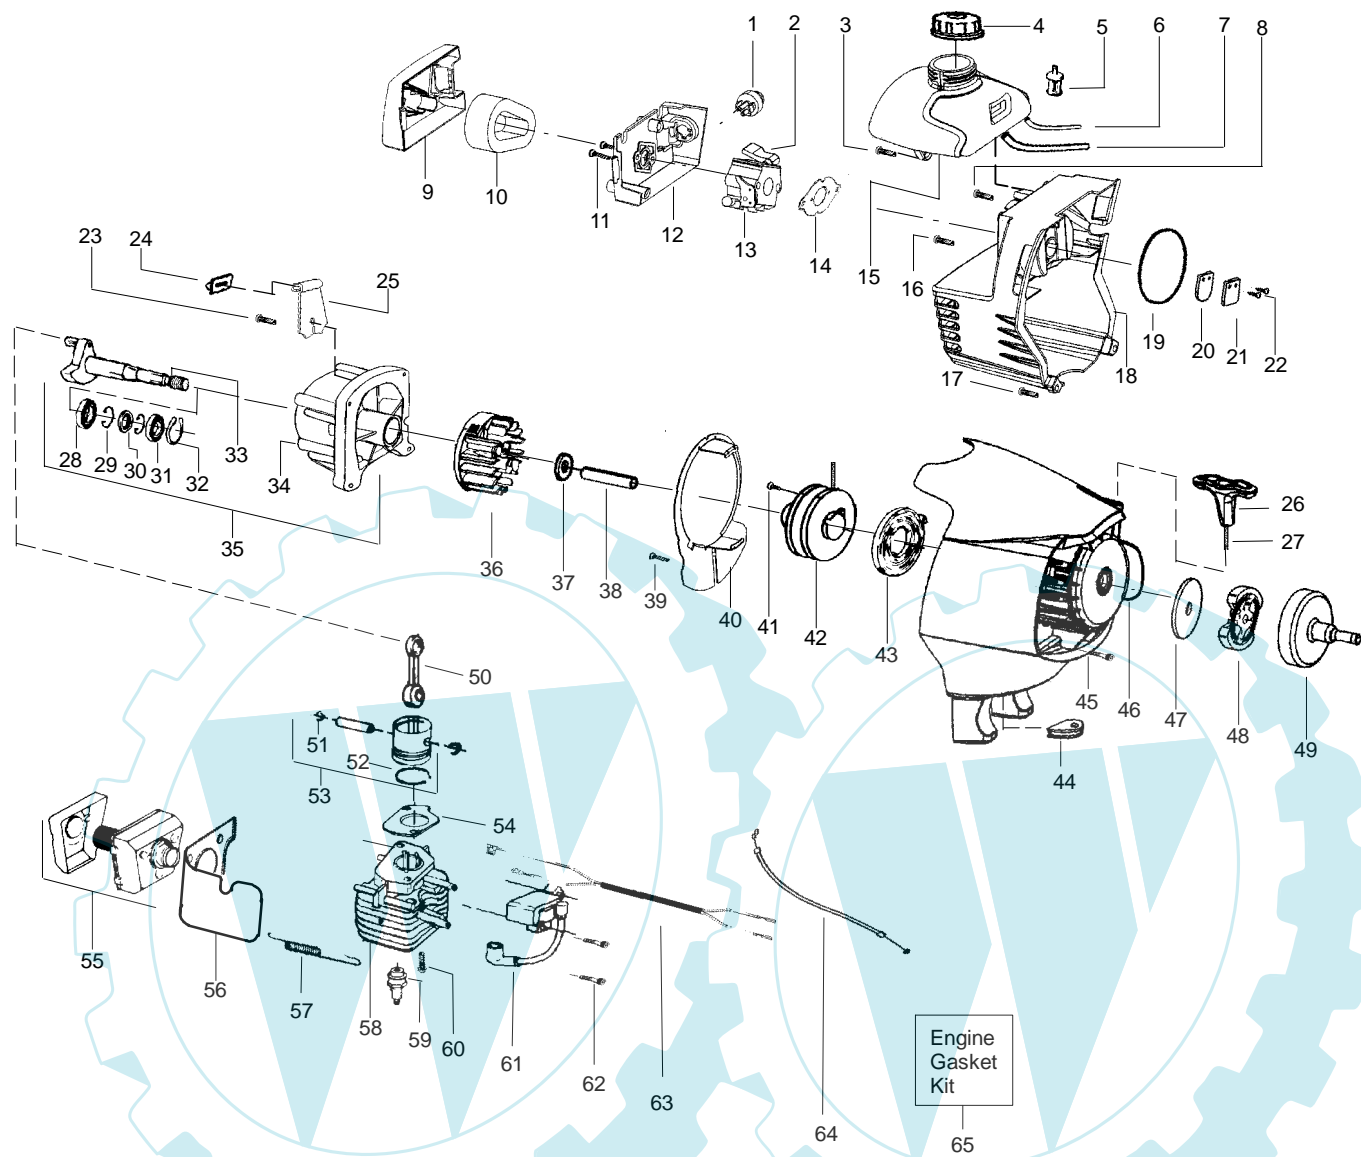

PARTS LIST NO. <b>530165282</b>		<b>McCULLOCH. PARTS LIST</b>	MODEL(s) <b>TM281</b>
DATE <b>3/28/05</b>	Replaces 3/18/05 - 530165282-01		NOTE: Illustration may differ from actual model due to design changes

**WARNING**  
All repairs, adjustments and maintenance not described in the Operator's Manual must be performed by qualified service personnel.

Ref.	Part No.	Description	Ref.	Part No.	Description
1.	530015805	Screw-Alignment	21.	530056401	Wrench
2.	530015886	Screw-handle/fan hsg	22.	530015197	Nut
3.	545018902	Hsg.-Throttle (Right)	23.	530057559	Dustcup
4.	530016473	Spring-Lockout	24.	530095776	Assy-Hub/Arbor
5.	545017601	Lockout-Throttle	25.	530053241	Spring-Return
6.	530016326	Screw	26.	530401957	Retainer-Spool
7.	545018702	Hsg.-Throttle (Left)	27.	530095845	Assy-Wound Spool
8.	530069572	Kit-Switch	28.	530095846	Assy-TNG VI 5/16" -RH 2x
9.	530058843	Assy-Front Wire	Not Shown		
10.	545017701	Assy-Trigger	---	---	Manual-Operator
11.	530058754	Handle-Assist	530165945	530165945	Scan
12.	530016152	Wingnut	530165941	530165941	Euro
13.	530015786	Bolt	530165943	530165943	Euro II
14. ↗	545024801	Kit-Upper Shaft Assy. (incl. flex shaft & coupler)	530165942	530165942	Euro III
15.	530016344	Screw	530165946	530165946	Euro IV
16.	530071929	Kit-Lower Shaft Assy.(incl. flex shaft)	530165944	530165944	Euro V
17. ↗	530071949	Kit-Shield Assy.(Incl.18,19,20,21,22)	530165947	530165947	Turkish
18.	530052286	Line Limiter	530150315	530150315	Decal-Warning
19.	530015814	Screw-Line Limiter	530150142	530150142	Decal-Shaft
20.	530015820	Bolt			

↗ = NEW PART NUMBER FOR THIS IPL

\* = REFER TO THE SERVICE REFERENCE INDICATED FOR MORE INFORMATION. (LOCATED AT END OF IPL)

PARTS LIST NO. <b>530165282</b>		<b>MCCULLOCH. PARTS LIST</b>	MODEL(s) <b>TM281</b>
DATE <b>3/28/05</b>	Replaces 3/18/05 - 530165282-01		<b>Note:</b> Illustration may differ from actual model due to design changes